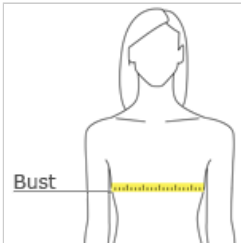

- 3.8-ounce, 100% polyester interlock with PosiCharge technology
- Gently contoured silhouette
- Self-fabric v-neck
- Removable tag for comfort and relabeling

*If applying sublimation, special care must be taken throughout the process. Contact your decorator for more details.*

**CARE INSTRUCTIONS**

Machine wash cold with like colors. Do not bleach. Do not use fabric softener. Tumble dry low. Remove promptly. Cool iron if needed. Do not dry clean.

front

back

**HOW TO MEASURE**

**BUST**

With arms down at sides, measure around the upper body, under arms and around the fullest part of the bust.

**SIZE CHART**

	XS	S	M	L	XL	XXL	3XL	4XL
Size	2	4/6	8/10	12/14	16/18	20/22	24/26	28/30
Bust	32-34	35-36	37-38	39-41	42-44	45-47	48-51	52-55