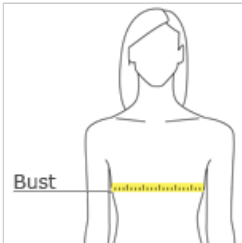

**CARE INSTRUCTIONS**

Machine wash cold. Tumble dry low or hang dry.

front

back

**HOW TO MEASURE**

**BUST**

With arms down at sides, measure around the upper body, under arms and around the fullest part of the bust.

**SIZE CHART**

	XS	S	M	L	XL	2XL
Bust	30-32	32-34	34-36	36-38	39-40	41-42

**COLOR INFORMATION**

Apple Red PMS 201 C	Asphalt PMS 425 C	Black PMS NTR BLACK C	Deep Charcoal PMS 426 C	Fireberry PMS 215 C	Heather Grey PMS HEATHERED	Light Navy PMS 532 C	Mint PMS 564 C	Rich Royal PMS 654 C	Twilight PMS 533 C	White PMS WHITE