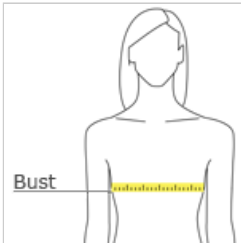

## Alternative Cap Sleeve Satin Jersey Crew T-Shirt. AA4013

Cap sleeves and a rounded hem make this basic tee look ever so slightly more polished and finished.

- 3.66-ounce, 100% cotton
- Slim fit
- 67/33 poly/cotton (Heather Grey)
- Slight shirrtail hem

**CARE INSTRUCTIONS**

Machine wash cold. Tumble dry low.

front

back

**HOW TO MEASURE**

**BUST**

With arms down at sides, measure around the upper body, under arms and around the fullest part of the bust.

**SIZE CHART**

	S	M	L	XL	2XL
Bust	32-34	34-36	36-38	39-40	41-42

**COLOR INFORMATION**

Black  
PMS NTR BLACK

Dusty Plum  
PMS 5285 C

Heather Grey  
PMS HEATHERED

Navy  
PMS 2378 C

Peacock  
PMS 2392 C

Redwood  
PMS 188 C